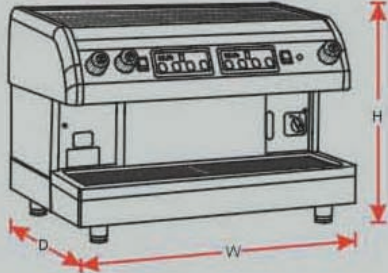

Automatic Multi-function Detector

KLüb espresso machines are equipped with an automatic multi-function detector, which simplifies the trouble shooting process.

Dual Pressure Gauge

Water and steam pressure are continuously monitored and controlled. A dual pressure gauge indicates the boiler and motor pump pressure.

Power Surge Protection

All KLüb espresso machines are designed with superior power surge protection, this insures that the IC board is protected at all times.

Volumetric & Manual Switches

A programmable volumetric touch pad delivers a precise water dosage while manual control operation is provided for the creative Barista.